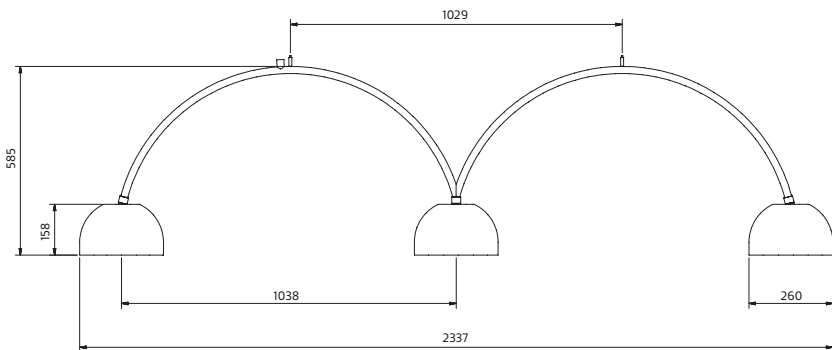

BOB BOW

PENDLAR/PENDANTS

Utförande

Lackerad aluminium och metall. Vit RAL 9010, svart RAL 9005. Bländskydd av matt akryl. Andra färger på förfrågan

LED info

Systemeffekt 30W. Armaturlumen 2514LM. Korrelerad färgtemperatur 3000K. Färgtolerans SDCM 3. Färgåtergivning RA 80. L70 >50.000h. Dimmbar 230V.

Montage

Pendlas från tak i 2,5 m kabel och vajer.

Anslutning

DCL takkontakt alt kopplingsplint 3x4 mm².

Design

Thomas Bernstrand & Stefan Borselius 2020.