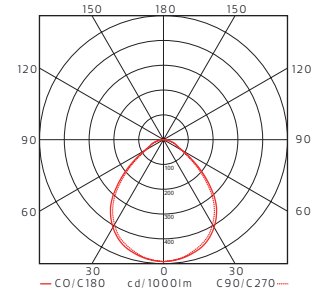

Design

Thomas Bernstrand & Stefan Borselius 2020.