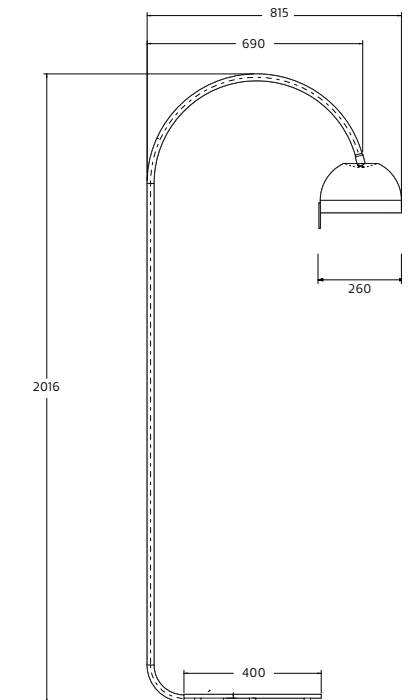

Finish

Painted aluminum. White RAL 9010, black RAL 9005. Other colours on request. Matt acrylic diffuser. Including mains dimmable LED module.
Can be dimmed with trailing edge dimmer.

LED info

System power: 10W. Luminaire Luminous Flux: 838LM. CCT 3000K. SDCM 3. CRI >80.

Installation

On floor.

Connection

2,5 m cable with switch and plug.

Design

Thomas Bernstrand & Stefan Borselius 2019.

BOB

GOLV/FLOOR