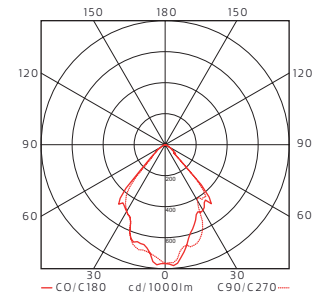

ZERO®

CITY

PENDEL/PENDANT

Utförande

Lackerad aluminium. Svart RAL 9005 och gråbrun RAL 7006 som standard, andra färger på förfrågan. Inre skärm/reflektor i vitlackerad aluminium. Kan beställas utan galler på begäran. Inre matt glasgolb kan beställas separat.

Led info

Armaturlumen 2215LM Systemeffekt 23W. Korrelerad färgtemperatur 3000K. Färgtollerans SDCM 3. Färgåtergivning RA >80. L80, 80.000h.

Montage

I takkrok. Inkl takkopp. 2,5 m vajerpendel.

Anslutning

DCL kontakt alt. opplingsplint 5x4mm².

Design

Thomas Bernstrand 2016.

Finish

Painted aluminum, black RAL 9005 or beige grey RAL 7006 as standard. Other colours on request.. Internal shade in white painted aluminum. Can be made without grid on request. Internal glass globe can be ordered separately.

Led info

System power 23W. Luminaire Luminous Flux 2215LM. CCT 3000K. SDCM 3. CRI >80. L80, 80.000h.

Installation

In ceiling-hook. Ceiling cup included. 2,5 m wire pendant.

Connection

DCL plug or terminal block 5x4mm².

Design

Thomas Bernstrand 2016.