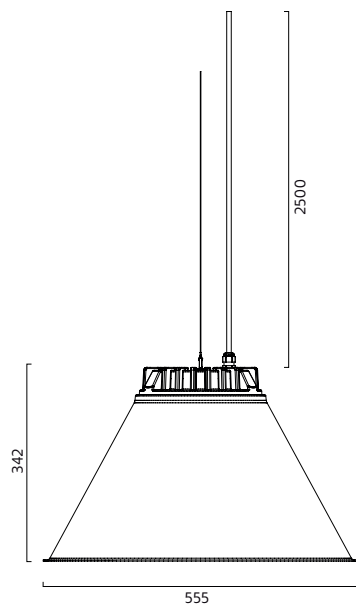

Design

Thomas Bernstrand 2016.

**Finish**

Painted aluminum, black RAL 9005 or beige grey RAL 7006 as standard. Other colours on request.. Internal shade in white painted aluminum. Can be made without grid on request. Internal glass globe can be ordered separately.

Led info

System power 23W. Luminaire Luminous Flux 2215LM. CCT 3000K. SDCM 3. CRI >80. L80, 80.000h.

Installation

In ceiling-hook. Ceiling cup included. 2,5 m wire pendant.

Connection

DCL plug or terminal block 5x4mm².

With its archetypal shape and generous diameter, around half a metre, City has a wide range of applications: outdoor or indoor, enhancing retail environments, industries and public transport. There is no risk of glare as the LED sits high in the characterful, steep cone, which also hides the cast cooling flange.