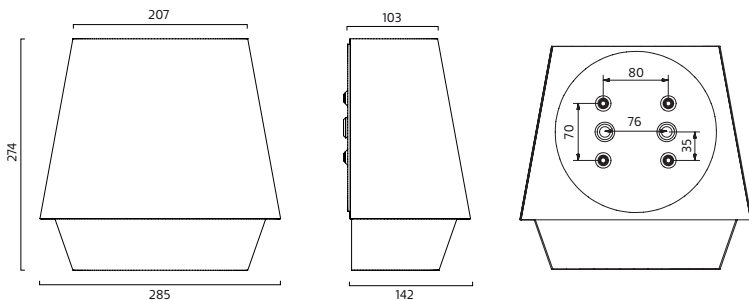

ZERO® ELEMENTS

VÄGG/WALL

Utförande

Gråackerad metall RAL 9006 eller galvaniserad metall. Bländskydd i opal akryl.
Andra färger på begäran. Galvaniserad yta kan ha synliga skönhetsfel vilka jämnar ut sig över tid då ytan blir grå.

LED info

Systemeffekt 10W. Armaturlumen 443LM. Korrelerad färgtemperatur 3000K.
Färgtolerans SDCM 3. Färgåtergivning >RA 80.

Montage

På vägg. Distans för utanpåliggand ledning/överkoppling finns som tillbehör.

Anslutning

Kopplingsplint 3x4mm².

Design

Note Design Studio 2016.

Finish

Grey painted metal RAL 9006 or galvanized metal. Diffuser in opal acrylic.
Other colours on request. Hot-dip galvanized has a ruff finish with visible scratches and other marks

LED info

System power 10W. Luminaire Luminous Flux 443LM. CCT 3000K. SDCM 3.
CRI >80.

Installation

On wall. Distance-piece for external mains cable available as accessory.

Connection

Terminal block 3x4mm².

Design

Note Design Studio 2016.