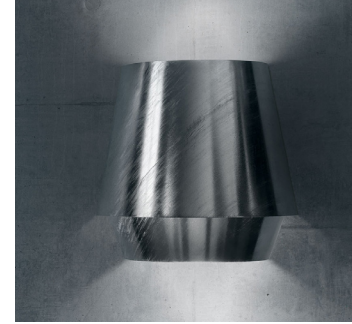

ZERO® ELEMENTS

VÄGG/WALL

PRODUKTFAKTA/PRODUCT SPECIFICATION

EFFEKT/POWER	LJUSFLÖDE/LUMINAIRE FLUX	KELVIN/KELVIN	CRI	Färg/Color	ART.
LED					
10W	443LM	3000K	>80	Grå/Grey	3385-1-10
10W	443LM	3000K	>80	Galv/Galv	3385-1-83
TILLBEHÖR/ACCESSORY					
Distans för utanpåliggande kabel/överkoppling H 25 mm/Distance-piece for external mains cable/conduit entry				Grå/Grey	93040-1-10