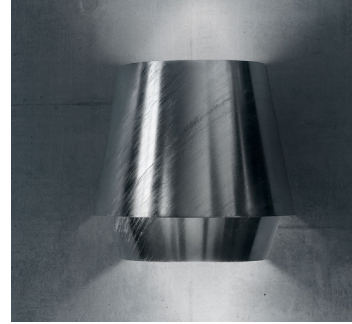

ZERO[®] ELEMENTS

VÄGG/WALL

ZERO® ELEMENTS

VÄGG/WALL

Utförande

Gråackerad metall RAL 9006 eller galvaniserad metall. Bländskydd i opal akryl.
Andra färger på begäran. Galvaniserad yta kan ha synliga skönhetsfel vilka jämnar ut sig över tid då ytan blir grå.

Anslutning

Kopplingsplint 3x4mm².

Design

Note Design Studio 2016.

Finish

Grey painted metal RAL 9006 or galvanized metal. Diffuser in opal acrylic.
Other colours on request. Hot-dip galvanized has a ruff finish with visible scratches and other marks

The image shows a modern building facade with a wall of vertical wooden slats. Three dark grey doors are visible, each with a cylindrical, metallic wall sconce mounted above it. The lighting is warm and directional, highlighting the texture of the wood and the sleek design of the doors and sconces. The overall aesthetic is minimalist and contemporary.