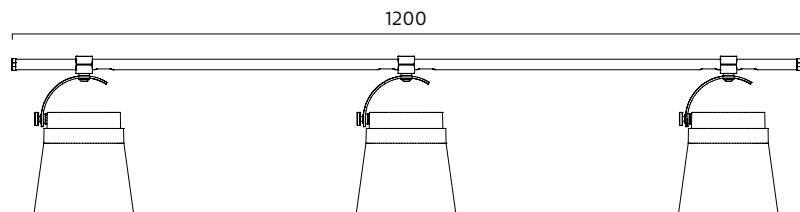

Design

Thomas Bernstrand 2018.