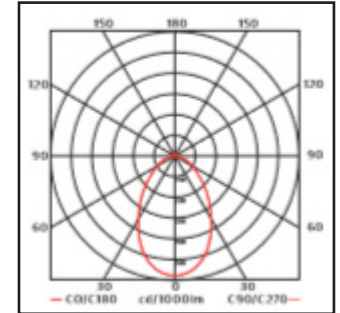

Design

Thomas Bernstrand 2018.