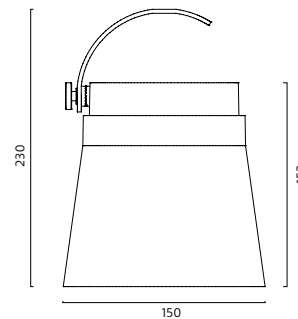

Design

Thomas Bernstrand 2018.