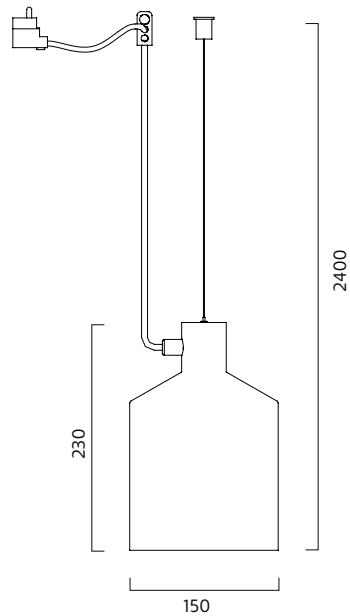

Montage

I takkrok, pendlas i vajer. Inklusive takkopp.

Anslutning

Takkontakt alt. kopplingsplint 2x2,5mm².

Design

Note Design Studio 2014.

Finish

Painted aluminum and metal. White RAL 9010, black RAL 9005 or grey RAL 7030, green RAL 6021, yellow RAL 1018, apricot RAL 3012, ivory RAL 1015.. Other colours on request. Excluding lightsource.

Installation

In ceiling-hook, wire pendant. Including ceiling cup.

Connection

Terminal block 2x2,5mm².

Design

Note Design Studio 2014.

SILO

PENDEL/PENDANT

PRODUKTFAKTA/PRODUCT SPECIFICATION

EFFEKT/POWER	FÄRG/COLOR	ART.
E27/Max 20W	Vit/White	8205-1-01
E27/Max 20W	Svart/Black	8205-1-06
E27/Max 20W	Grå/Grey	8205-1-11
E27/Max 20W	Grön/Green	8205-1-12
E27/Max 20W	Gul/Yellow	8205-1-14
E27/Max 20W	Aprikos/Apicot	8205-1-17
E27/Max 20W	Elfenben/Ivory	8205-1-46