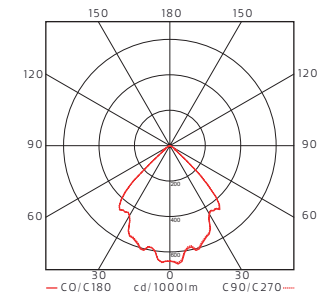

ZERO®

CITY - INDOOR

LINMONTAGE/CATENARY

Utförande

Lackerad aluminium. Svart RAL 9005 och gråbrun RAL 7006 som standard, andra färger på förfrågan. Inre skärm/reflektor i vitlackerad aluminium. Kan beställas utan galler på begäran

Led info

Armaturlumen 2215LM Systemeffekt 223W. Korrelerad färgtemperatur 3000K. Färgtolerans SDCM 3. Färgåtergivning RA >80. L80, 80.000h.

Montage

På vajer 3-6 mm.

Anslutning

Kopplingsplint 5x4mm². i kopplingsbox. Överkopplingsbar.

Design

Thomas Bernstrand 2016.

New improved fitting.

New improved fitting.

Finish

Painted aluminum, black RAL 9005 or beige grey RAL 7006 as standard. Other colours on request.. Internal shade in white painted aluminum. Can be made without grid on request

Led info

System power 23W. Luminaire Luminous Flux 2215LM. CCT 3000K. SDCM 3. CRI >80. L80, 80.000h.

Installation

On wire, 3-6 mm.

Connection

Terminal block 5x4mm² inside junction box. Double conduit entry.

Design

Thomas Bernstrand 2016.