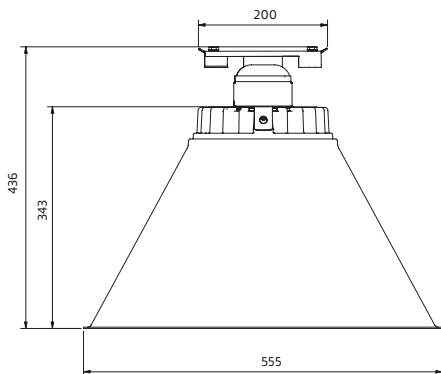

ZERO®

CITY - INDOOR

LINMONTAGE/CATENARY

Utförande

Lackerad aluminium. Svart RAL 9005 och gråbrun RAL 7006 som standard, andra färger på förfrågan. Inre skärm/reflektor i vitlackerad aluminium. Kan beställas utan galler på begäran

Led info

Armaturlumen 2215LM Systemeffekt 223W. Korrelerad färgtemperatur 3000K. Färgtolerans SDCM 3. Färgåtergivning RA >80. L80, 80.000h.

Montage

På vajer 3-6 mm.

Anslutning

Kopplingsplint 5x4mm². i kopplingsbox. Överkopplingsbar.

Design

Thomas Bernstrand 2016.

New improved fitting.