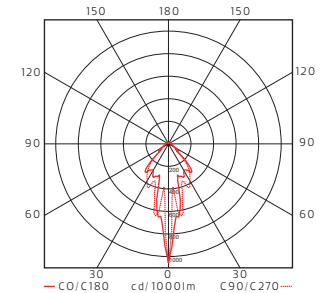

Kan beställas förebered för ZHAGA
Can be ordered prepared for ZHAGA