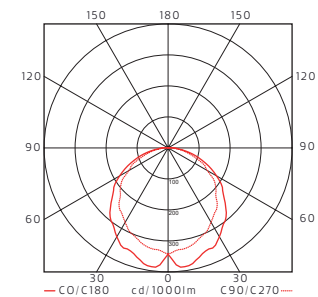

DCL plug or terminal block 2x2,25mm² or 5x2,25mm².

Design

Jens Fager 2020

16200 Comfort

16202 Hight Output

16204 Comfort

16206 Hight Output

COMPOSE