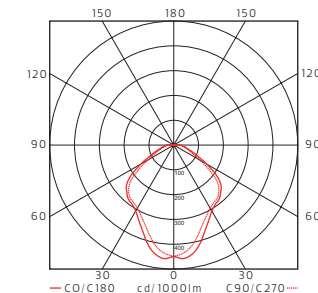

DCL plug or terminal block 2x2,25mm² or 5x2,25mm².

Design

Jens Fager 2020

16200 Comfort

16202 Hight Output

16204 Comfort

16206 Hight Output

COMPOSE