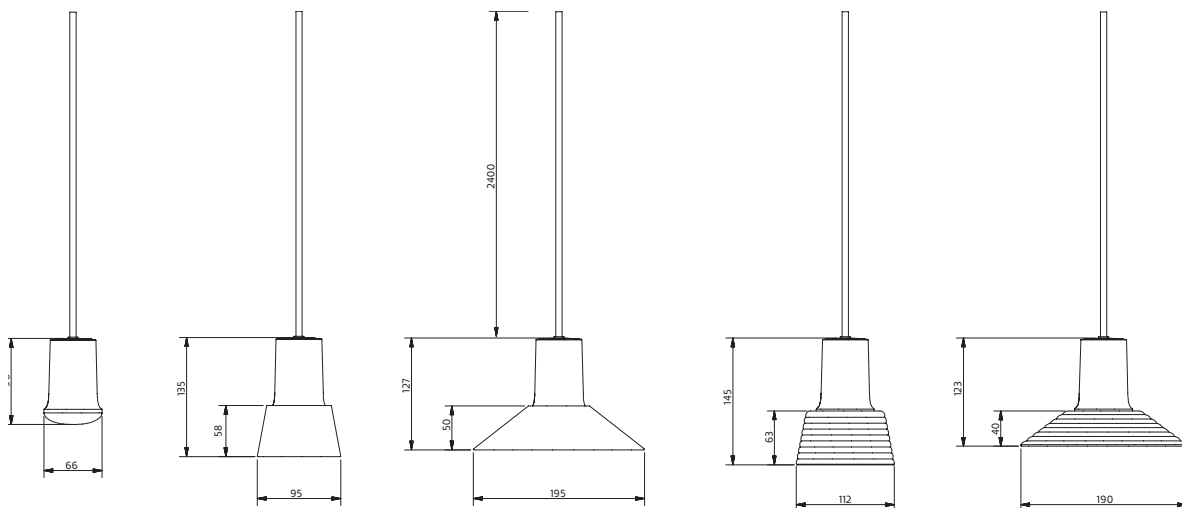

DCL plug or terminal block 2x2,25mm² or 5x2,25mm².

Design

Jens Fager 2020

16200 Comfort

16202 Hight Output

16204 Comfort

16206 Hight Output

COMPOSE