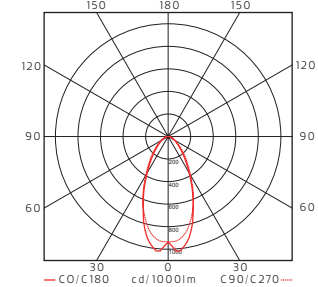

DCL plug or terminal block 2x2,25mm² or 5x2,25mm².

Design

Jens Fager 2020

16200 Comfort

16202 Hight Output

16204 Comfort

16206 Hight Output

COMPOSE