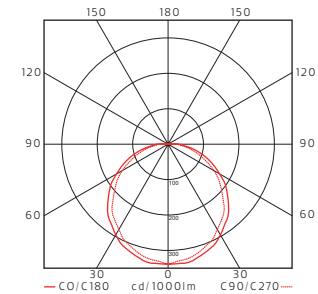

DCL plug or terminal block 2x2,25mm² or 5x2,25mm².

Design

Jens Fager 2020

16200 Comfort

16202 Hight Output

16204 Comfort

16206 Hight Output

COMPOSE