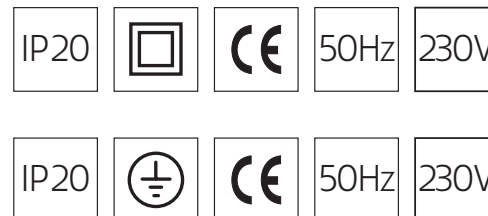

16206 Hight Output