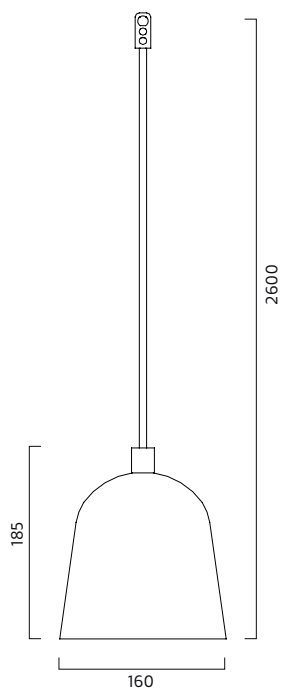

ZERO® CONVEX

PENDEL/PENDANT

Utförande

Lackerad metall. Svart RAL 9005, vit RAL 9010, orange RAL 2004 och galvaniserad som standard, andra färger på förfrågan. Bländskydd av microprisma. E27 sockel exklusive ljuskälla P45.

Montage

I takkrok, inklusive takkopp.

Anslutning

DCL kontakt alt. kopplingsplint 2x4mm² i takkopp.

Design

Jens Fager 2014.

Finish

Painted metal. Black RAL 9005, white RAL 9010, orange RAL 2004 or galvanized. Diffuser in microprisma. Other colours on request. E27 socket excluding light source P45 size.

Installation

In ceiling-hook, including ceiling cup.

Connection

DCL plug or terminal block 2x4mm² in ceiling cup.

Design

Jens Fager 2014.