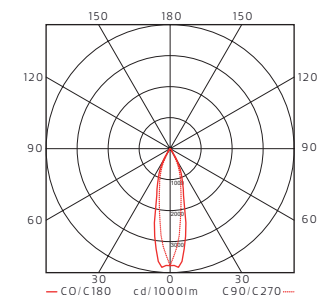

ZERO®

FOTO

TAKARMATURER/CEILING FIXTURES

Utförande

Lackerad metall och sandgjuten aluminium. Vit RAL 9016, svart RAL 9005 och grön RAL 6020. Riktbart armaturhus. Fyra ställbara avbländningsklaffar. Andra färger på begäran.

LED info

Systemeffekt 18W. Armaturlumen 1495LM. Korrelerad färgtemperatur 3000K. Färgtolerans SDCM 3. Färgåtergivning RA 80.

Montage/Anslutning

Dikt tak - kopplingsplint 3x4mm² alt. på 3-fas skena. Dimbar model inkluderar Global Pulse trac adapter. Andra adaptorer på begäran.

Design

Thomas Bernstrand & Mattias Ståhlbom 2004.

Finish

Ceiling fixture with adjustable spotlight. Painted steel and die-casted aluminium. White RAL 9016, black RAL 9005, green RAL 6020. Other colours on request

LED info

System power: 18W. Luminaire Luminous Flux: 1495LM. CCT 3000K. SDCM 3. CRI 80.

Installation/Connection

Fixed installation, terminal block 3x4 mm² or with adapter for 3-circuit track installation. When dimmable incl. Global Pulse trac adaptor. Other adaptors on request.

Design

Thomas Bernstrand & Mattias Ståhlbom 2004.