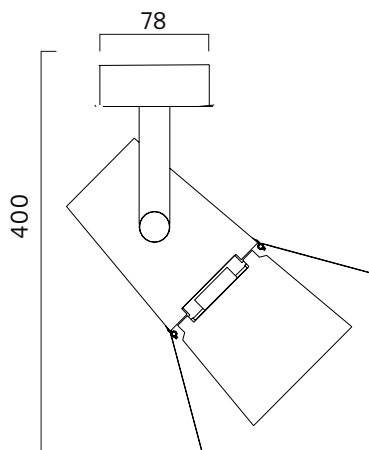

ZERO®

FOTO

TAKARMATURER/CEILING FIXTURES

Utförande

Lackerad metall och sandgjuten aluminium. Vit RAL 9016, svart RAL 9005 och grön RAL 6020. Riktbart armaturhus. Fyra ställbara avbländningsklaffar. Andra färger på begäran.

LED info

Systemeffekt 18W. Armaturlumen 1495LM. Korrelerad färgtemperatur 3000K. Färgtolerans SDCM 3. Färgåtergivning RA 80.

Montage/Anslutning

Dikt tak - kopplingsplint 3x4mm² alt. på 3-fas skena. Dimbar model inkluderar Global Pulse trac adapter. Andra adaptorer på begäran.

Design

Thomas Bernstrand & Mattias Ståhlbom 2004.

Finish

Ceiling fixture with adjustable spotlight. Painted steel and die-casted aluminium. White RAL 9016, black RAL 9005, green RAL 6020. Other colours on request

LED info

System power: 18W. Luminaire Luminous Flux: 1495LM. CCT 3000K. SDCM 3. CRI 80.

Installation/Connection

Fixed installation, terminal block 3x4 mm² or with adapter for 3-circuit track installation. When dimmable incl. Global Pulse trac adaptor. Other adaptors on request.

Design

Thomas Bernstrand & Mattias Ståhlbom 2004.