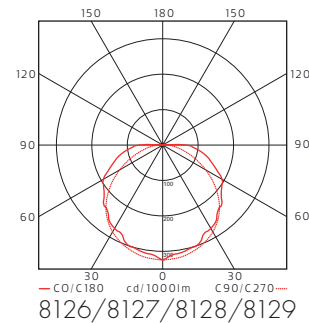

Design

Front 2011