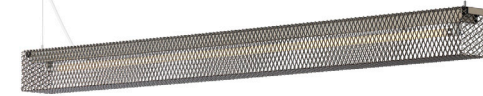

ZERO®

GRID

PENDLAR/PENDANTS

PRODUKTFAKTA/PRODUCT SPECIFICATION

EFFEKT/POWER	KELVIN	CRI	MODELL/MODEL	FÄRG/COLOUR	ART.
LED 3000K					
2210LM/33W	3000K	>80	Streckmetall/Expanded metal	Gul/Yellow	8129-1-14
2210LM/33W	3000K	>80	Streckmetall/Expanded metal	Gul/Yellow	8129-1-14HFF
2210LM/33W	3000K	>80	Streckmetall/Expanded metal	Orange/Orange	8129-1-41
2210LM/33W	3000K	>80	Streckmetall/Expanded metal	Orange/Orange	8129-1-41HFF
2210LM/33W	3000K	>80	Streckmetall/Expanded metal	Metall/Metal	8129-1-76
2210LM/33W	3000K	>80	Streckmetall/Expanded metal	Metall/Metal	8129-1-76HFF
2210LM/33W	3000K	>80	Streckmetall/Expanded metal	Guld/Gold	8129-1-77
2210LM/33W	3000K	>80	Streckmetall/Expanded metal	Guld/Gold	8129-1-77HFF
TILLBEHÖR/ACCESSORIES			ART.		
Reflektor LED/Reflector LED			98126-1-82		
Dragströmbrytare/Pull-switch			98131-1-82		
Dragströmbrytare med dimmerfunktion, endast till HFF modell/ Pull-switch with dimmerfunction, only for HFF version			98132-1-82		
HFF = Dimbar DALI, SwitchDim/HFF = Dimmable DALI or SwitchDim			Tabellen fortsätter på nästa sida/Specification continues on next page -