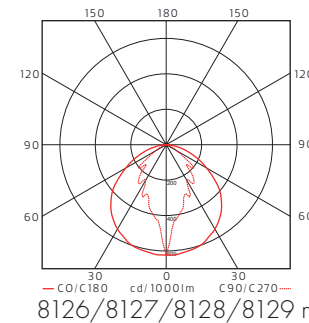

Design

Front 2011