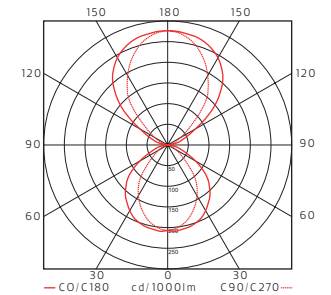

Design

Note Design Studio 2020.

163001