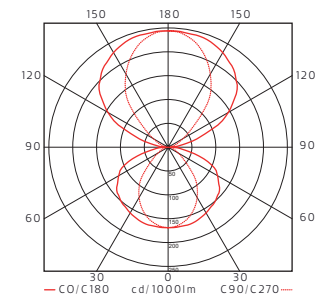

ZERO® LANDSCAPE

PENDLAR/PENDANTS

Utförande

Lackerad aluminium. Vit RAL 9010, svart RAL 9005, alugrå, blå metallic alt. lila metallic. Bländskydd av microprisma. 60% uppljus 40% nedljus. Tillbehör för rak och 90gr rampmontage finns, ndra vinklar på förfrågan. Andra färger på förfrågan. UGR<19. DALI, SwitchDim som standard.

LED info

Systemeffekt 50W, 93W. Armaturlumen 4140LM, 4456LM, 5210LM, 6685LM. Korrelerad färgtemperatur 3000K, 4000K. Färgtolerans SDCM 3. Färgåtergivning RA 80. L90 >100.000h.

Montage

Pendlas från tak i 2,5 m transparent kabel och vajer.

Anslutning

Kopplingsplint 5x4mm².

Design

Note Design Studio 2020.

Idén att omvandla miljöer förknippade med raka linjer och repetitive strukturer, var utgångspunkten vid utformningen av Landscape. Inspirerad av frånvaron av raka linjer i naturen extraherade vi siluetten av avlägsna bergskedjor. I mötet mellan flera armaturer kan man särskilja toppar och dalar, som ett rullande landskap. Använd Landscape som en pendel på egen hand, eller skapa en kontinuerlig siluett.

The idea of transforming environments associated with straight lines and repetitive structures, was the starting point when designing the Landscape pendant. Inspired by the absence of linearity in the unrestricted nature, we extracted the silhouette of distant mountain ranges. In the meeting between several luminaries, one can distinguish peaks and valleys, as a rolling landscape. Use as a signum pendant on its own, or create a continuous silhouette.

Finish