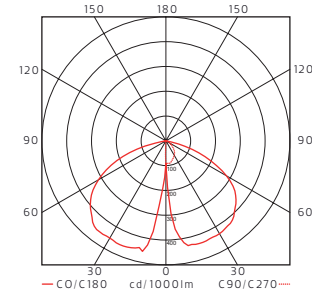

Pollare asymmetrisk/Bollard asymmetrical