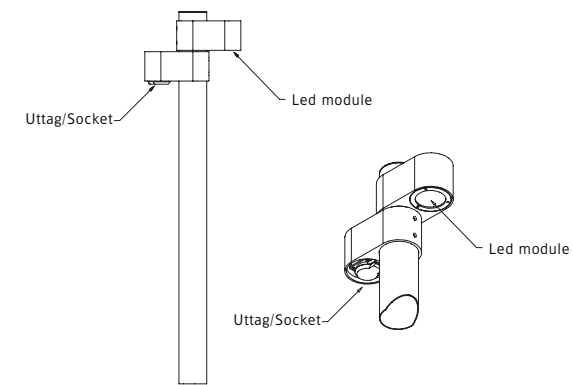

Anslutning

Kopplingsplint/säkringshållare 2x4 x16mm².

Design

Kauppi & Kauppi 2019.

Pollare enkel till fundament/
Bollard single for ground installation

Pollare enkel för ytmontage/
Bollard single for surface mounting

Extra armaturhuvud/
Extra luminaire head

Exempel pollare med uttag/
Example bollard with socket type F

Exempel specialhöjder/
Example custom heights

Finish

Painted casted aluminum. Black RAL 9005 or corten finish. Other colours on request. Diffuser in microprisma. Symmetrical or asymmetrical. Possible to produce in different heights on request, lowest possible height above ground is 600 mm with one luminaire head. It's possible to mount up to 3 extra luminaire heads. IK 10.

LED info

System power 10W. Luminaire luminous flux 430LM, 480LM. CCT 3000K. SDCM 3. CRI >90.. L70 B10 50.000h.

Installation

In buried foundation D 76 mm or with ground plate for surface mounting.

Connection