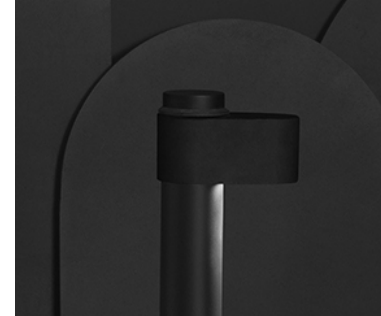

PATHFINDER

POLLARE/BOLLARD

PRODUKTFAKTA/PRODUCT SPECIFICATION

EFFEKT/POWER	LJUSFLÖDE/LUMINAIRE FLUX	KELVIN/KELVIN	CRI	Färg/Color	Modell/Model	ART.
Pollare till fundament symmetrisk/Bollard for ground installation symmetrical						
10W	430LM	3000K	>90	Svart/Black	Pollare enkel/Bollard single	13005106-30
10W	430LM	3000K	>90	Corten/Corten	Pollare enkel/Bollard single	13005147--30
Pollare till fundament asymmetrisk/Bollard for ground installation asymmetrical						
10W	480LM	3000K	>90	Svart/Black	Pollare enkel/Bollard single	13006106-30
10W	480LM	3000K	>90	Corten/Corten	Pollare enkel/Bollard single	13006147--30
Pollare för ytmontage symmetrisk/Bollard for surface mounting symmetrical						
10W	430LM	3000K	>90	Svart/Black	Pollare enkel/Bollard single	13007106-30
10W	430LM	3000K	>90	Corten/Corten	Pollare enkel/Bollard single	13007147--30
Pollare för ytmontage asymmetrisk/Bollard for surface mounting asymmetrical						
10W	480LM	3000K	>90	Svart/Black	Pollare enkel/Bollard single	13008106-30
10W	480LM	3000K	>90	Corten/Corten	Pollare enkel/Bollard single	13008147--30
Extra armaturhuvud symmetrisk/Extra luminaire head symmetrical						
10W	430LM	3000K	>90	Svart/Black	Armatrhuvud sym/Luminaire head sym	13009106-30
10W	430LM	3000K	>90	Corten/Corten	Armatrhuvud sym/Luminaire head sym	13009147--30
Extra armaturhuvud asymmetrisk/Extra luminaire head asymmetrical						
10W	480LM	3000K	>90	Svart/Black	Armatrhuvud asym/Luminaire head asym	13010106-30
10W	480LM	3000K	>90	Corten/Corten	Armatrhuvud asym/Luminaire head asym	13010147--30
Extra armaturhuvud med eluttag typ F - max 2000W/Extra luminaire head with electrical socket type F - max 2000W						
Armatrhuvud med eluttag/Extra luminaire head with elektrical socket type F				Svart/Black		13011106
Armatrhuvud med eluttag/Extra luminaire head with elektrical socket type F				Corten/Corten		13011147