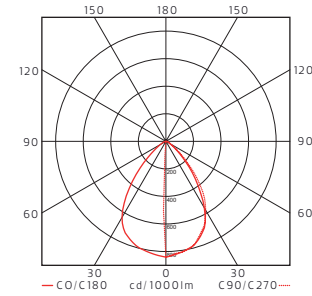

Design

Kauppi & Kauppi 2019.

Pollare symmetrisk/Bollard symmetrical