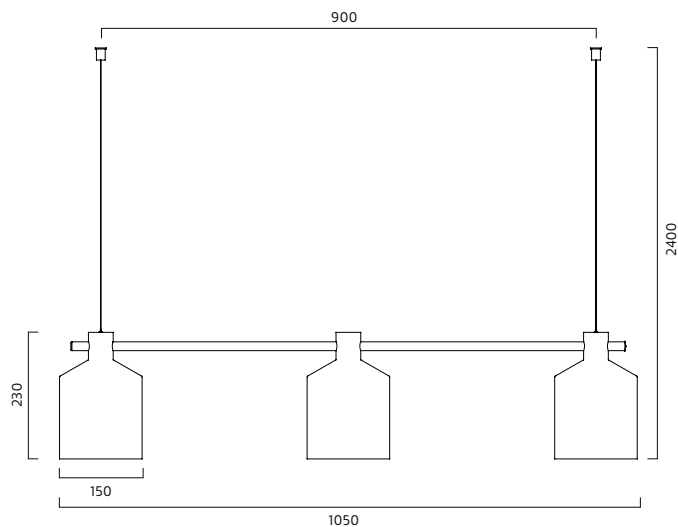

Montage

I takkrok, pendlas i vajer. Inklusive takkopp.

Anslutning

Takkontakt alt. kopplingsplint 2x2,5mm².

Design

Note Design Studio 2014.

Finish

Painted aluminum and metal. With or without diffuser in matt acrylic. White RAL 9010, black RAL 9005 or grey RAL 7030, green RAL 6021, yellow RAL 1018, apricot RAL 3012, ivory RAL 1015.. Other colours on request. Excluding lightsource.