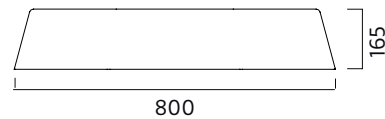

CRI 80.

Installation

Two models. Wire-pendant or ceiling mounting.

Connection

Terminal block 3x2,25mm when HFF 5x2,25mm.

Design

Monica Förster 2009.

ZERO®